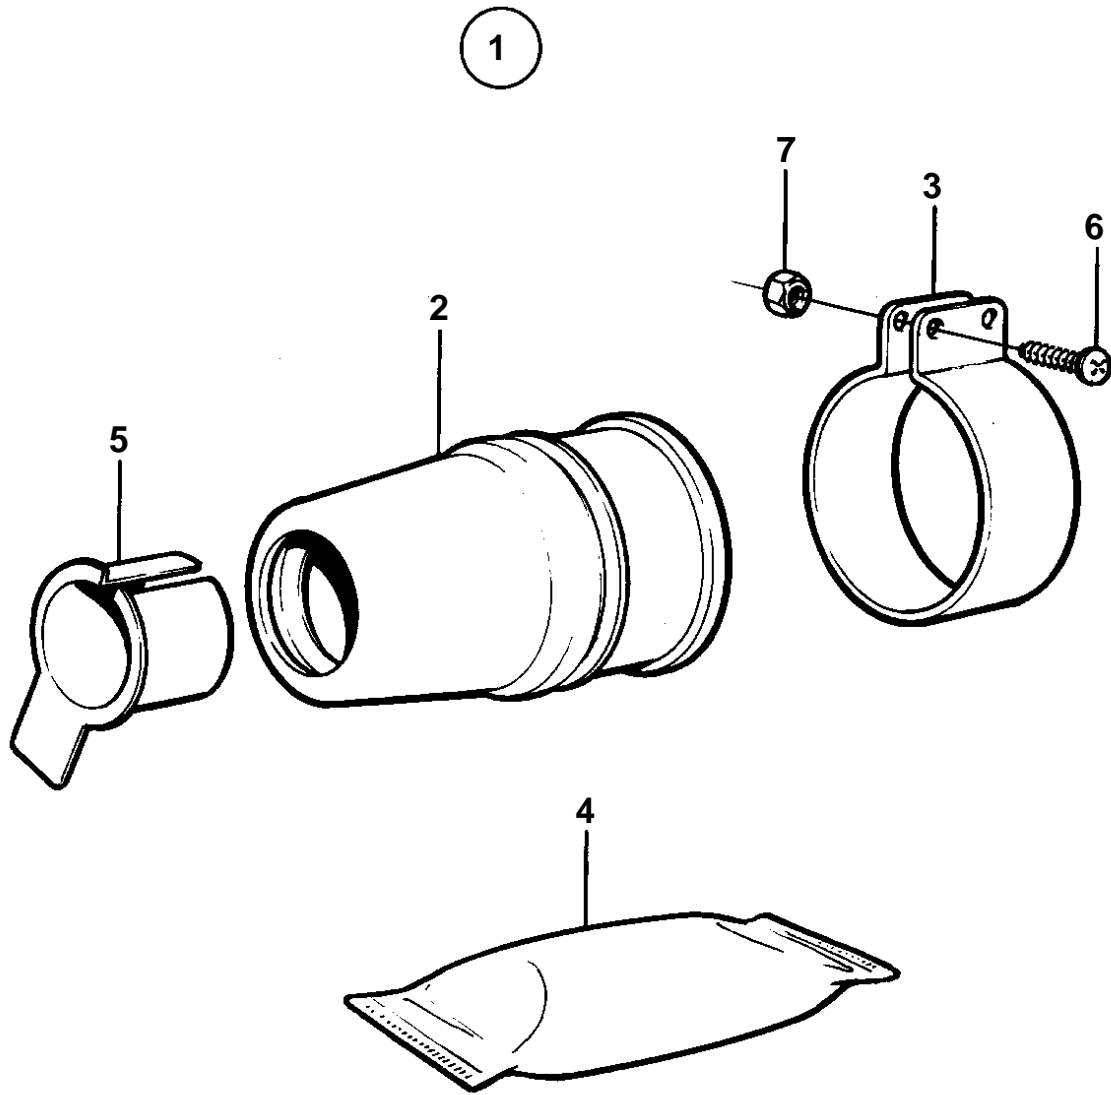

MD40A,TMD40A,TMD40B,TMD40C,TAMD40A,TAMD40B

6147

MD40A,TMD40A,TMD40B,TMD40C,TAMD40A,TAMD40B

REF	PART NO.	QTY	DESCRIPTION	SEE SEC.	NOTES
1	828526	1	Seal Bulletin P-44-6-1	P-44-6-1-EN	D = 35 MM Rubber Stuffing Box
2		1	· STUFFING BOX		
3	828528	1	· Clamp		
4	828250	1	· Grease		
5		1	· UNIVERSAL SLEEVE		
6	949418	2			
7	966170	2	· Nut		